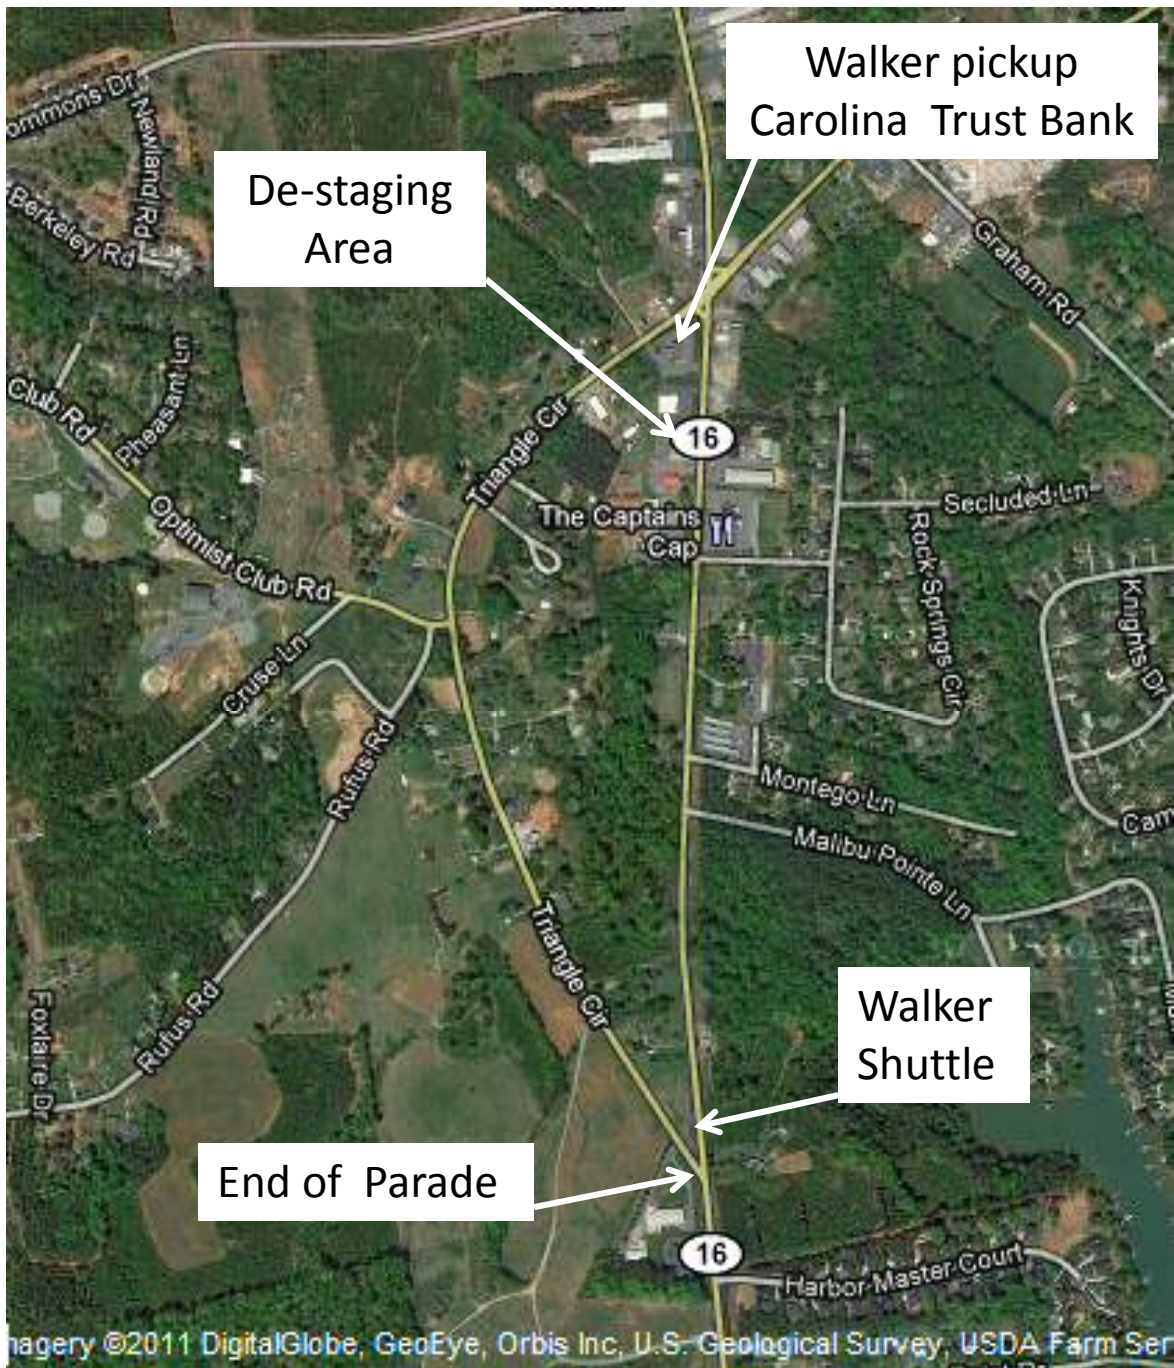

Denver Christmas Parade End of Parade Map

All Parade participants are to continue down Hwy 16 to Triangle Circle North for de-staging and pickup.